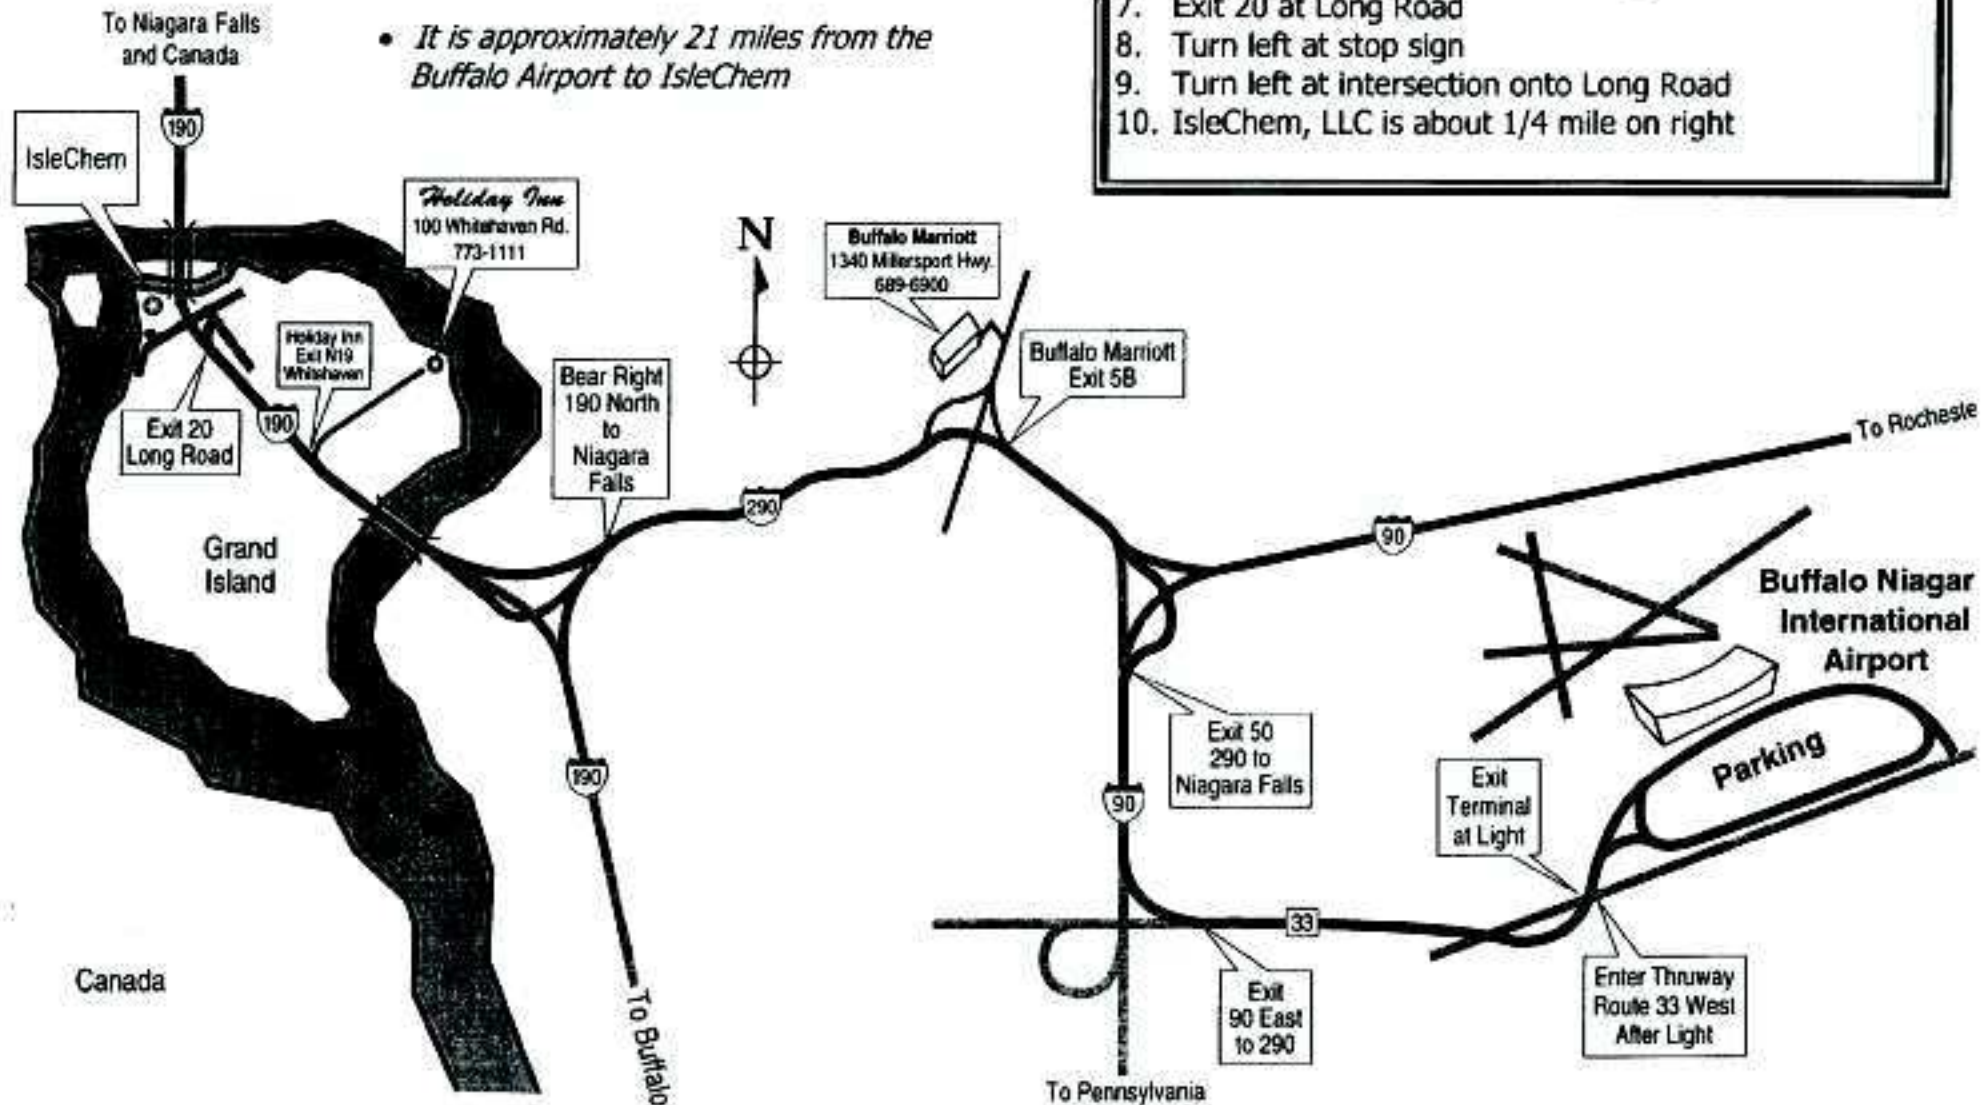

From  
**Buffalo Niagara International Airport**  
 To  
**IsleChem, LLC**

• *It is approximately 21 miles from the Buffalo Airport to IsleChem*

1. Exit Airport Terminal
2. Go straight on NY 33 West
3. Exit 90 East to 290
4. Bear right, Exit 50, 290 to Niagara Falls
5. Bear right to 190 North to Niagara Falls
6. Pay \$1 toll at Grand Island Bridge
7. Exit 20 at Long Road
8. Turn left at stop sign
9. Turn left at intersection onto Long Road
10. IsleChem, LLC is about 1/4 mile on right

**ISLECHEM, LLC, 2801 LONG ROAD, GRAND ISLAND, NY 14072 (716) 773-8100**